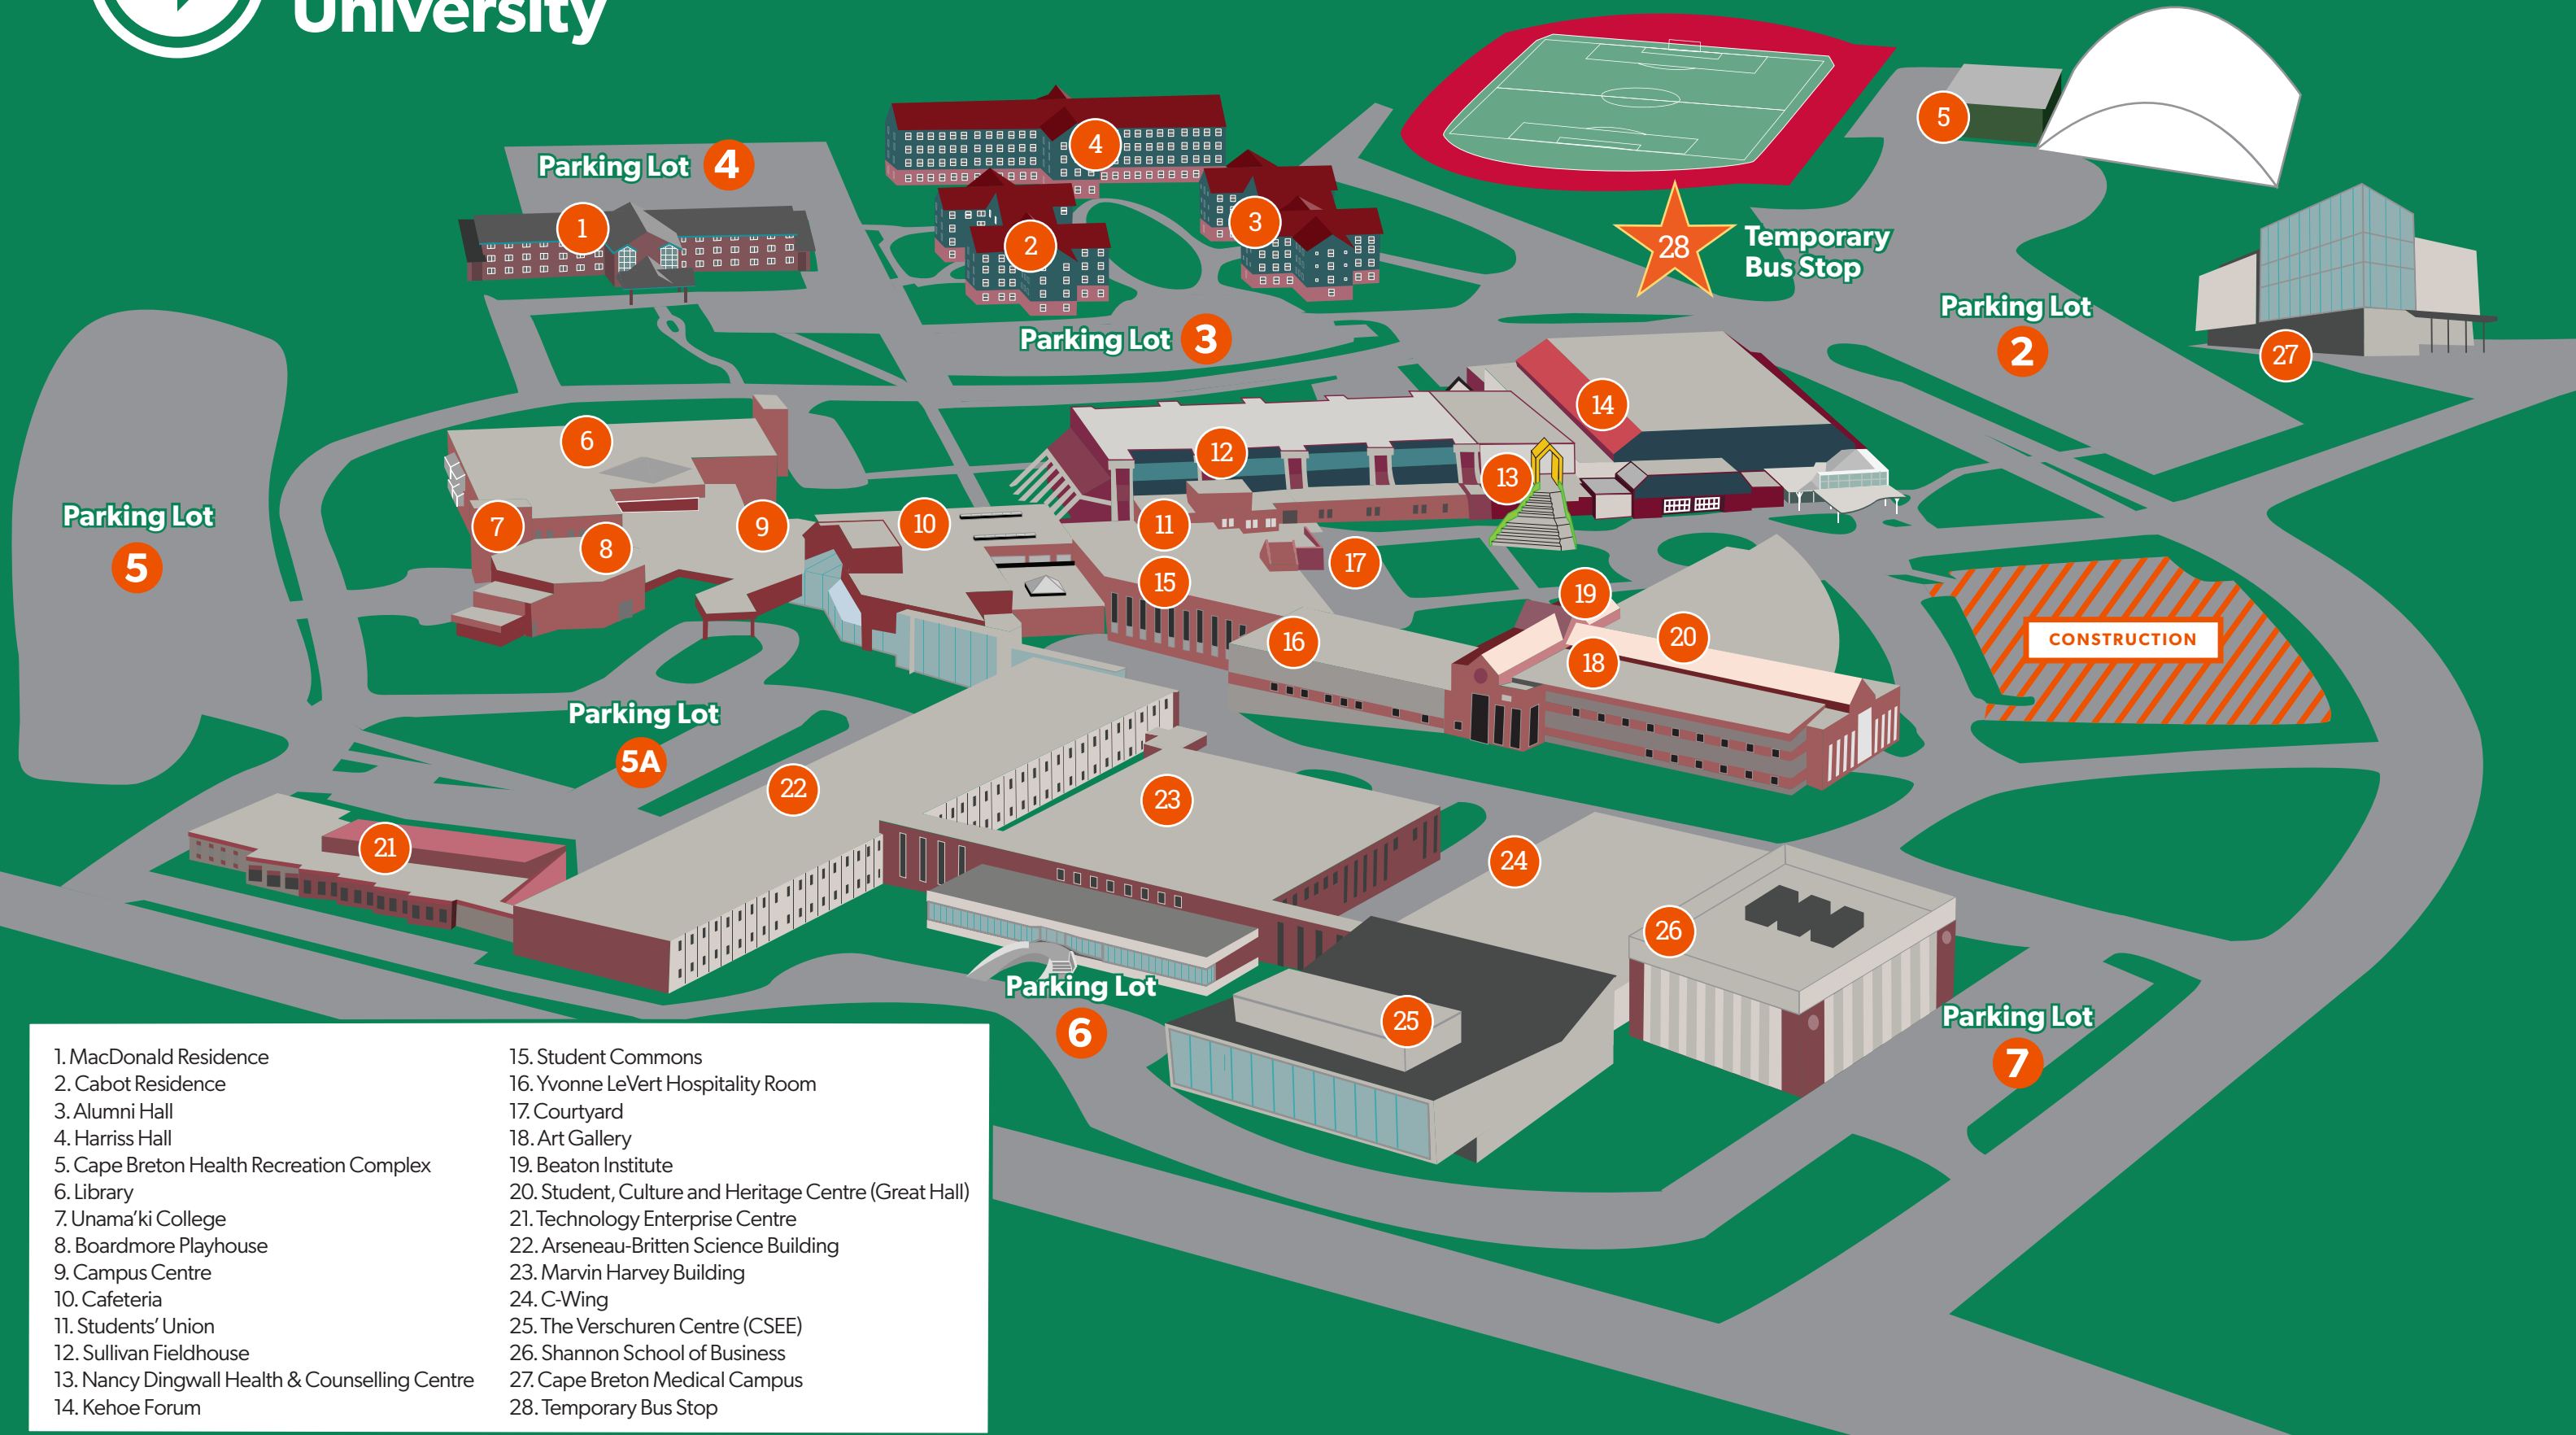

Cape Breton University

- 1. MacDonald Residence
- 2. Cabot Residence
- 3. Alumni Hall
- 4. Harriss Hall
- 5. Cape Breton Health Recreation Complex
- 6. Library
- 7. Unama'ki College
- 8. Boardmore Playhouse
- 9. Campus Centre
- 10. Cafeteria
- 11. Students' Union
- 12. Sullivan Fieldhouse
- 13. Nancy Dingwall Health & Counselling Centre
- 14. Kehoe Forum
- 15. Student Commons
- 16. Yvonne LeVert Hospitality Room
- 17. Courtyard
- 18. Art Gallery
- 19. Beaton Institute
- 20. Student, Culture and Heritage Centre (Great Hall)
- 21. Technology Enterprise Centre
- 22. Arseneau-Britten Science Building
- 23. Marvin Harvey Building
- 24. C-Wing
- 25. The Verschuren Centre (CSEE)
- 26. Shannon School of Business
- 27. Cape Breton Medical Campus
- 28. Temporary Bus Stop